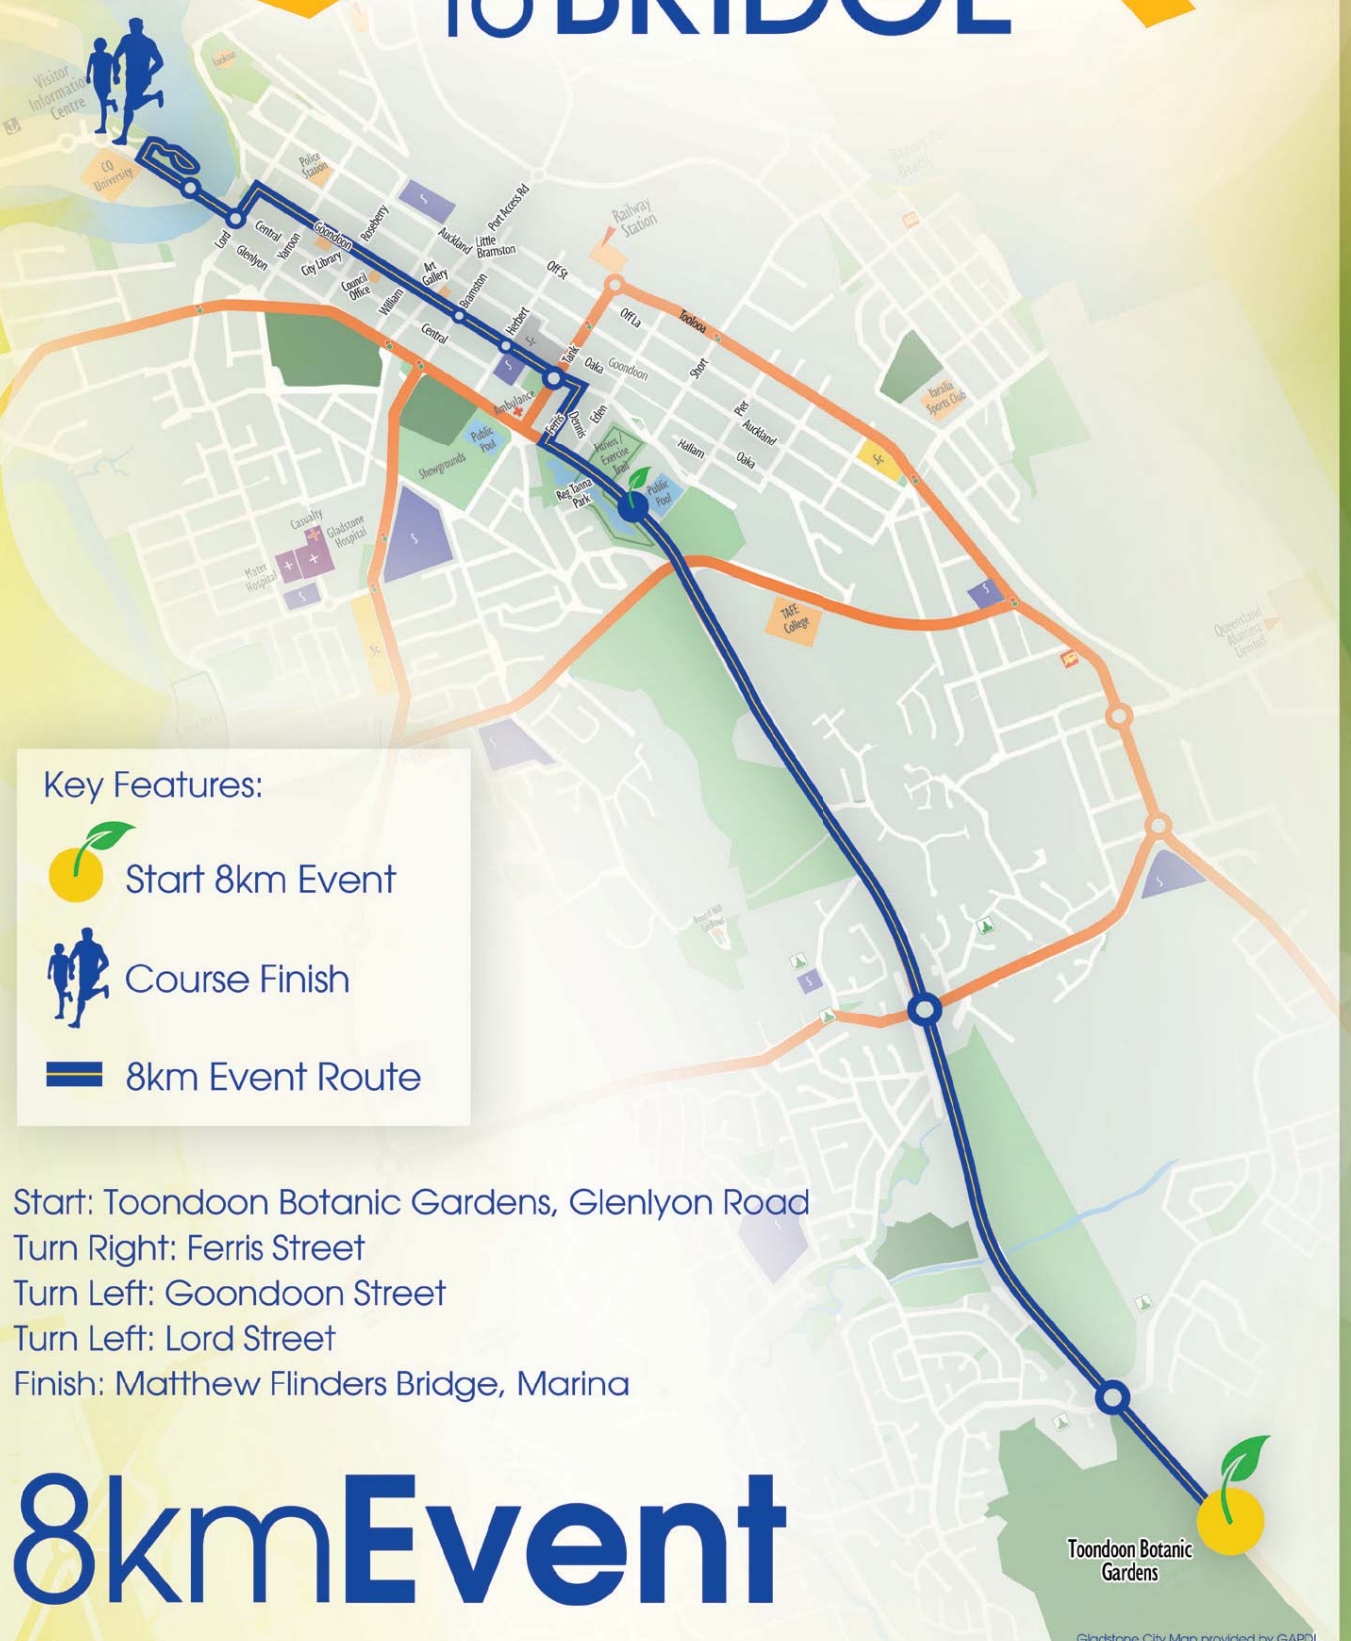

Gladstone Ports Corporation's

BOTANIC

TO BRIDGE

Key Features:

Start 8km Event

Course Finish

8km Event Route

Start: Toondoon Botanic Gardens, Glenlyon Road

Turn Right: Ferris Street

Turn Left: Goondoon Street

Turn Left: Lord Street

Finish: Matthew Flinders Bridge, Marina

8kmEvent

Toondoon Botanic Gardens

Gladstone City Map provided by GAPDL